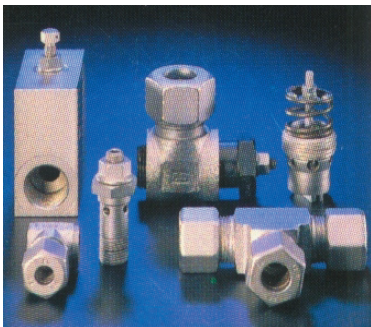

Directional seated valves

Types VB, WH, WN, BWH, BWN, VZP, BVZP, EM, BVG, BVP, HSV, CR, VH, VHR, VHP, DA, and EA

Pressure valves

Types MV, SV, CMV, CSV, DV, AS, VR, PMV, PDV, ADC, AM, ADM, VDM, CDK, PM, PDM, CNE2, NE, LV, ALZ, DSV, CDSV, LHK, and LHDV

Flow valves

Types SF, SD, SK, SU, SB, SQ, SJ, SE, SEH, TQ, TV, EB, BE, BC, Q, QR, QV, FG, ED, RD, AV, AVT, and CAV

Check valves

Types RK/RB, RC, RE, ER, CRK, CRB, B, CRH, RHC, HRP, RH, DRH, F, LB, WV, and WVC